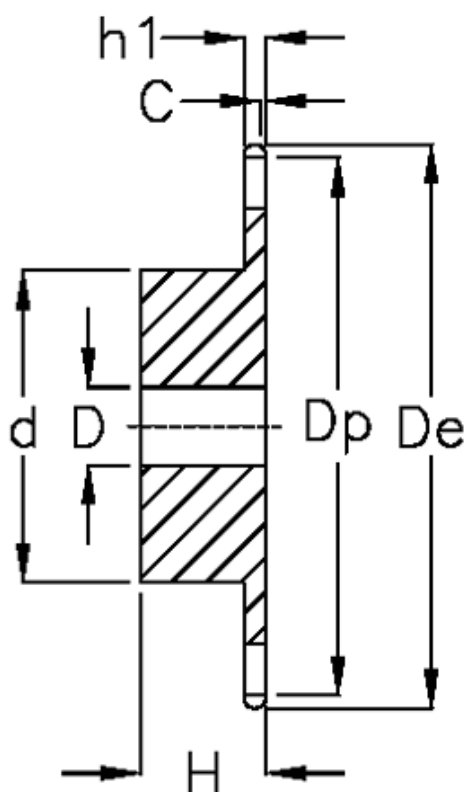

Data Sheet

Article number: 616011011037

Description: Sprocket 28 B-1 Z=37 simplex
predrilled

Measures

C = 5
d = *180
D = $30 \pm 0,5$
De = 543
Dp = 524.13

For chain size = 1 3/4" x 1 1/4"

For chain type = 28 B-1

H = 75

h1 = 29.4

Number of teeth = 37